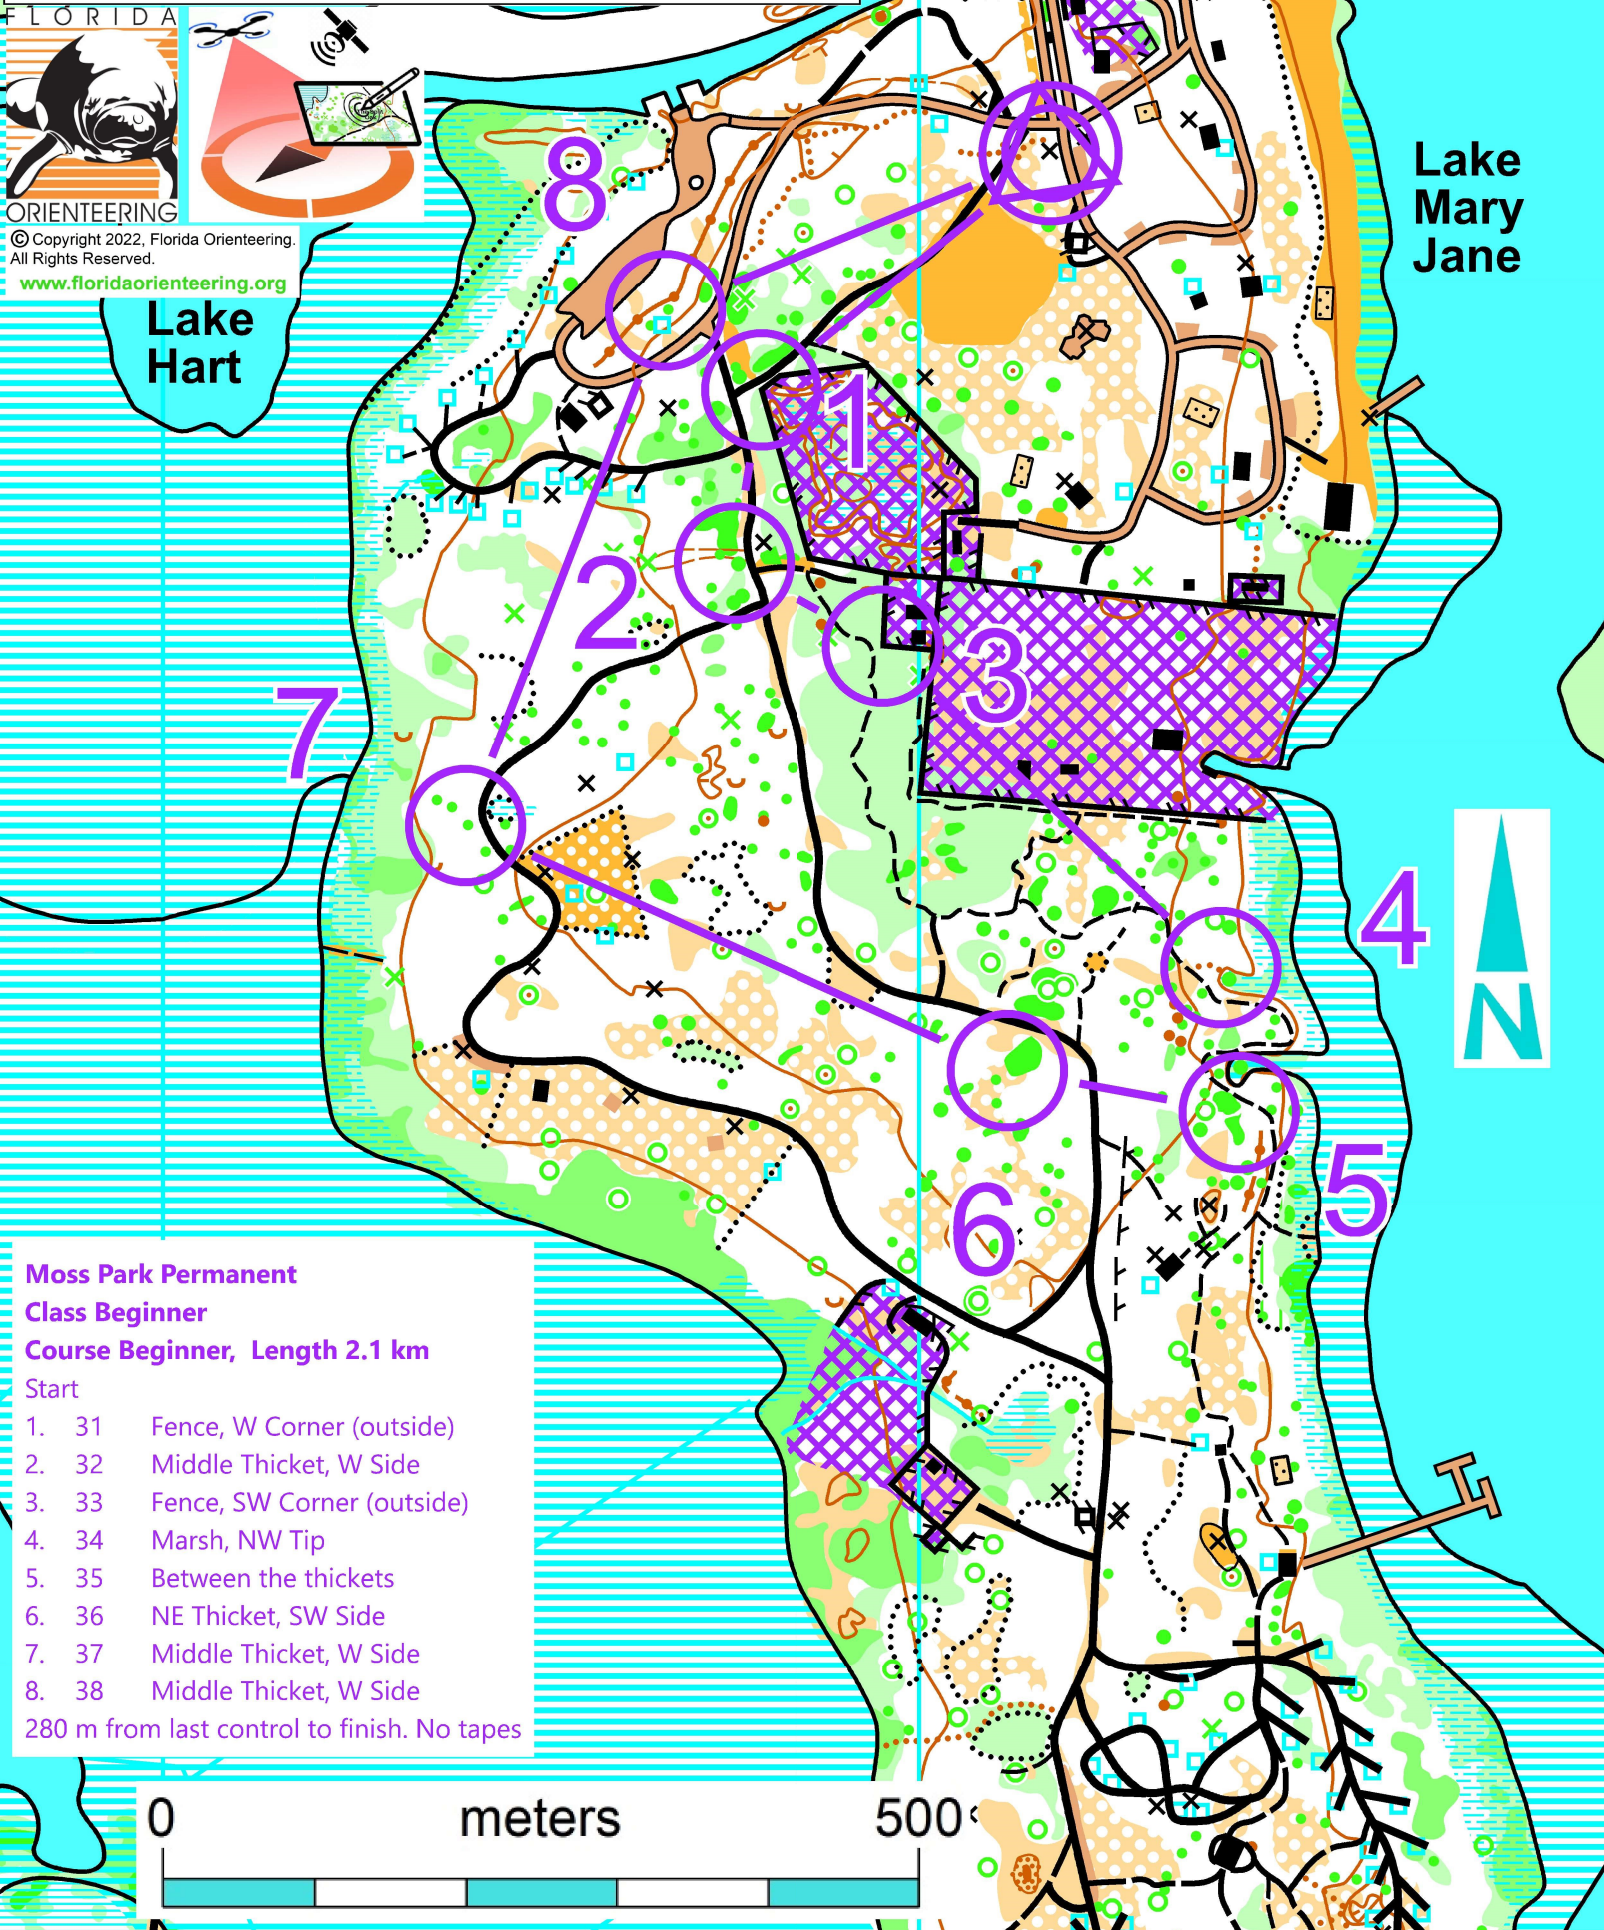

Moss Park & Split Oak Forest

Scale 1: 5,000
 Contours 1 m
 Mapped 2021

FLORIDA

ORIENTEERING

© Copyright 2022, Florida Orienteering.
 All Rights Reserved.

www.floridaorienteering.org

Lake Hart

Lake Mary Jane

Moss Park Permanent Class Beginner

Course Beginner, Length 2.1 km

Start

- 1. 31 Fence, W Corner (outside)
- 2. 32 Middle Thicket, W Side
- 3. 33 Fence, SW Corner (outside)
- 4. 34 Marsh, NW Tip
- 5. 35 Between the thickets
- 6. 36 NE Thicket, SW Side
- 7. 37 Middle Thicket, W Side
- 8. 38 Middle Thicket, W Side

280 m from last control to finish. No tapes

0 meters 500

Moss Park & Split Oak Forest

Scale 1: 5,000
 Contours 1 m
 Mapped 2021

FLORIDA

ORIENTEERING

© Copyright 2022, Florida Orienteering.
 All Rights Reserved.

www.floridaorienteering.org

Lake Hart

Moss Park Road

Lake Mary Jane

Moss Park Permanent Class Intermediate
Course Intermediate, Length 3.1 km

Start

- 1. 38 Middle Thicket, W Side
- 2. 37 Middle Thicket, W Side
- 3. 43 Middle Thicket, S Side
- 4. 44 Veg boundary, Inside corner
- 5. 45 W Fence, S Corner (outside)
- 6. 34 Marsh, NW Tip
- 7. 47 Thicket, W Side